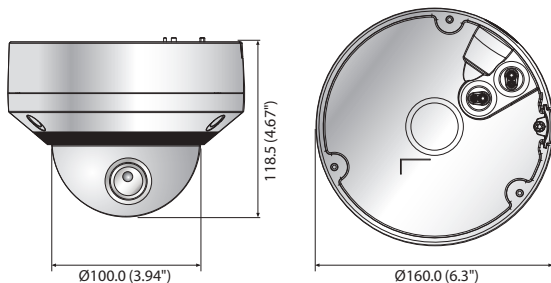

Dimensions

Unit : mm (inch)